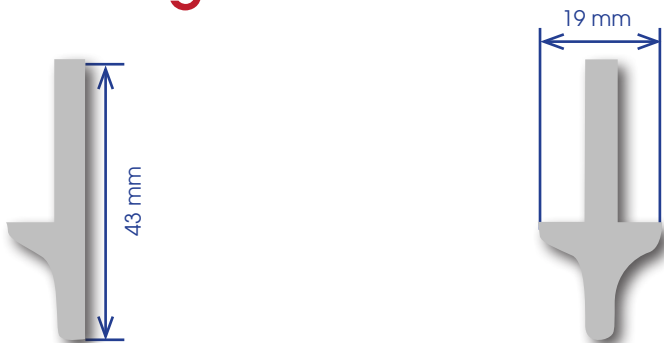

Window Sections

Intermediate sizes available including imperial sizes

Window Shutters

Glazing Bar Sections

Special Steel Sections Ltd

Legg Brothers Trading Estate | Spring Road | Ettingshall | Wolverhampton | WV4 6JT