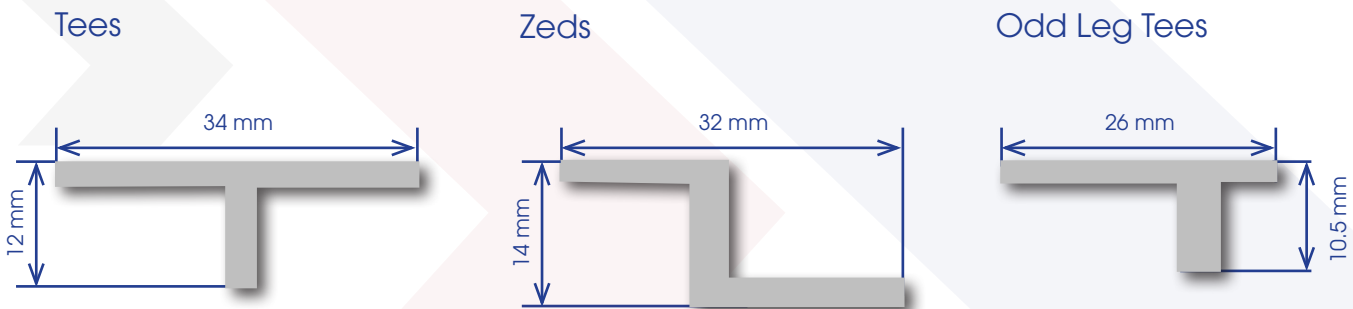

Window Sections

Intermediate sizes available including imperial sizes

Window Shutters

Glazing Bar Sections

Special Steel Sections Ltd

Legg Brothers Trading Estate | Spring Road | Ettingshall | Wolverhampton | WV4 6JT