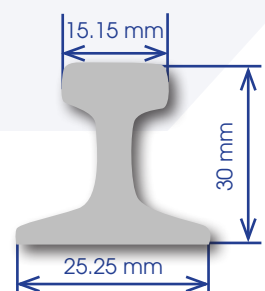

6lb/Yard

Special Steel Sections Ltd

Legg Brothers Trading Estate | Spring Road | Ettingshall | Wolverhampton | WV4 6JT

Tel: +44 (0) 1902 408188 Fax: +44 (0) 1902 408228

Email: sales@specialsteelsections.com Web: www.specialsteelsections.com