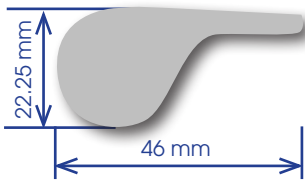

Special Steel Sections Ltd

Intermediate sizes available including imperial sizes

Hinge Sections

Contoured Insert Sections

Rock Drill Sections

Special Steel Sections Ltd

Legg Brothers Trading Estate | Spring Road | Ettingshall | Wolverhampton | WV4 6JT