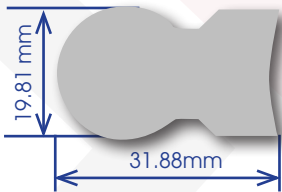

Special Steel Sections Ltd

Intermediate sizes available including imperial sizes

Hinge Sections

Contoured Insert Sections

Rock Drill Sections

Special Steel Sections Ltd

Legg Brothers Trading Estate | Spring Road | Ettingshall | Wolverhampton | WV4 6JT