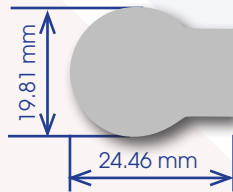

Special Steel Sections Ltd

Intermediate sizes available including imperial sizes

Hinge Sections

Contoured Insert Sections

Rock Drill Sections

Special Steel Sections Ltd

Legg Brothers Trading Estate | Spring Road | Ettingshall | Wolverhampton | WV4 6JT