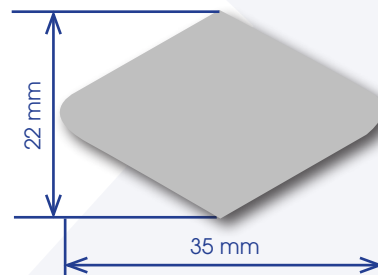

Special Steel Sections Ltd

Intermediate sizes available including imperial sizes

Hinge Sections

Contoured Insert Sections

Rock Drill Sections

Special Steel Sections Ltd

Legg Brothers Trading Estate | Spring Road | Ettingshall | Wolverhampton | WV4 6JT