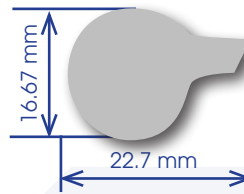

Special Steel Sections Ltd

Intermediate sizes available including imperial sizes

Hinge Sections

Contoured Insert Sections

Rock Drill Sections

Special Steel Sections Ltd

Legg Brothers Trading Estate | Spring Road | Ettingshall | Wolverhampton | WV4 6JT