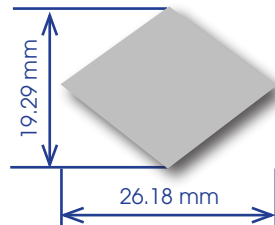

Special Steel Sections Ltd

Intermediate sizes available including imperial sizes

Hinge Sections

Contoured Insert Sections

Rock Drill Sections

Special Steel Sections Ltd

Legg Brothers Trading Estate | Spring Road | Ettingshall | Wolverhampton | WV4 6JT