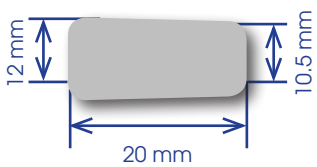

Taper Sections

Intermediate sizes available including imperial sizes

Taper Washer Bar Sections

Weld on Strip

Miscellaneous Taper Bars

Special Steel Sections Ltd

Legg Brothers Trading Estate | Spring Road | Ettingshall | Wolverhampton | WV4 6JT